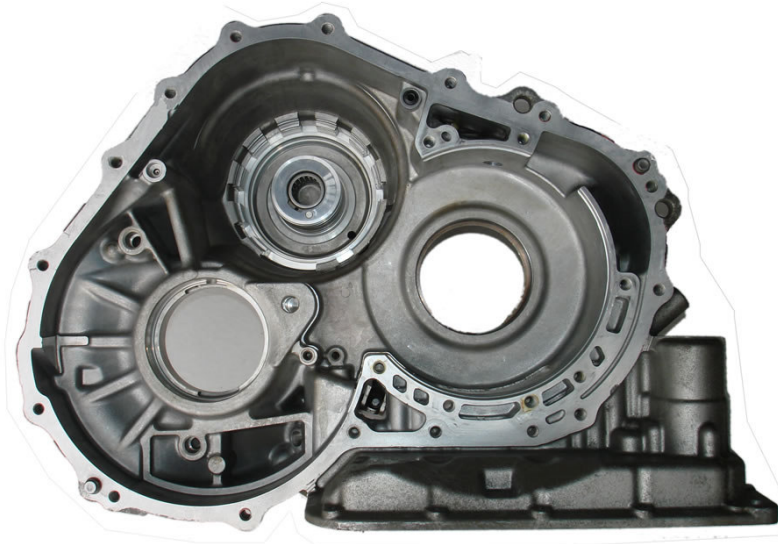

U140E-U151E Case Repair

Estima, Harrier, Highlander,
Kluger V, Rav 4, Windom, A-
lon, Avensis, Camry, Sienna,
Solara

Omega Machine & Tool Inc. is repairing the case for the U140/U151E Toyota cases. The bearing races become loose in the case. We sleeve the case and install new snap rings to restore fit to like new.