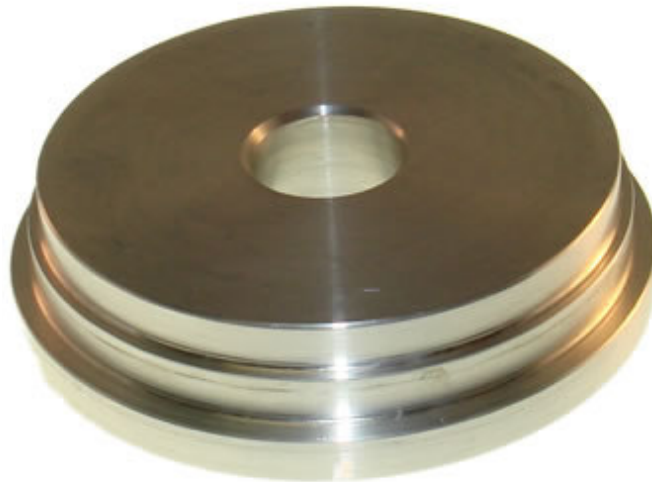

**5R110W Direct Drum
Bushing Installer
Part # 150331**

**2004-2010
5 Speed Super Duty Truck**

Our 5R110W direct drum bushing is a one piece bushing replacing two bushings. A driver should be used to install it. This driver does a great job of installing it straight.